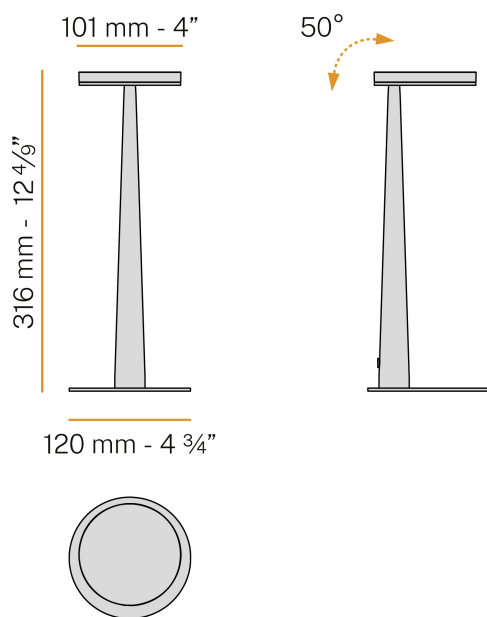

PANZERI

Bella

220-240V AC dimmable (Step DIM)

C05217.011.0509

bronze

Data sheet

CODE	C05217.011.0509
SYSTEM POWER CONSUMPTION	5W
EFFICACY	77.6lm/W
LIGHT SOURCE	LED
LIGHT SOURCE LIFETIME	L80 (B10) 70.000h
COLOUR TEMPERATURE	2700K Ra>90
LIGHT DISTRIBUTION	adjustable
POWER SUPPLY	220-240V AC
FREQUENCY	50/60Hz
ELECTRICAL CONFIGURATION	dimmable (Step DIM)
DRIVER	integrated included
NOMINAL LUMINOUS FLUX	460lm
LUMEN OUTPUT	388lm
EFFICIENCY	84.3%
WEIGHT	0,84 Kg
PROTECTION DEGREE	IP20
COLOUR TOLLERANCES	SDCM 3
PACKING DIMENSIONS (CM)	17,0 x 40,0 x 16,0

Table lighting fixture for interiors, with swivelling light beam.
 Pickled sheet metal bearing base in polyacrylic paint.
 Body in tapered steel tube in white, black, bronze, mat brass or titanium polyacrylic paint.
 Turned brass joint in polyacrylic paint.
 Die-cast aluminium structure in polyacrylic paint.
 Die-cast aluminium swivelling head in polyacrylic paint.
 Modelled acrylic diffuser with mat finish.
 Aluminium closing disk in polyacrylic paint.
 Push-button to adjust luminosity according to 5 levels of visual comfort.
 Equipped with a 1,4m (55,1") long power cable with jack connector and adapter plug.

Technical drawing

Polar diagram